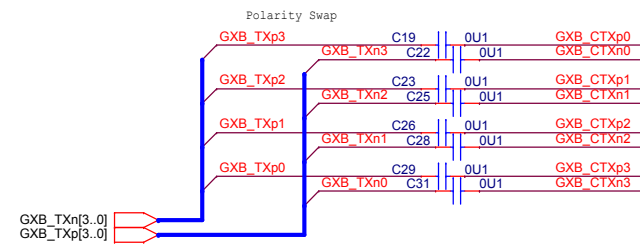

All printed copies are uncontrolled. (C) Copyright Bitec 2015

Title		HSMC HDMI 2.0 DAUGHTER CARD		Bitec	
Size	B	Document Number	TMDS RX	Rev	8
Date:	Friday, September 25, 2015	Sheet	1	of	1

All printed copies are uncontrolled.

All printed copies are uncontrolled. (C) Copyright Bitec 2015

Title		HSMC HDMI 2.0 DAUGHTER CARD		Bitec	
Size	Document Number				Rev
B	TMDS TX				8
Date:	Friday, September 25, 2015	Sheet	1	of	1