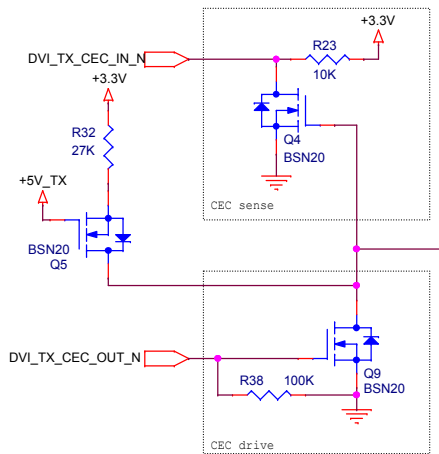

All printed copies are uncontrolled. (C) Copyright Bitec 2015

Title		HSMC HDMI 2.0 DAUGHTER CARD		Bitec	
Size	B	Document Number	TMDS RX	Rev	8
Date:	Friday, September 25, 2015	Sheet	1	of	1

All printed copies are uncontrolled.

All printed copies are uncontrolled. (C) Copyright Bitec 2015

Title		HSMC HDMI 2.0 DAUGHTER CARD		Bitec	
Size	Document Number				Rev
B	TMDS TX				8
Date:	Friday, September 25, 2015	Sheet	1	of	1