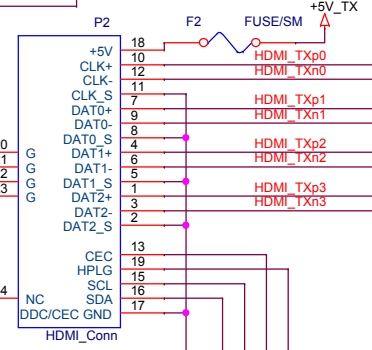

All printed copies are uncontrolled. (C) Copyright Bitec 2015

Title		HSMC HDMI 2.0 DAUGHTER CARD		Bitec	
Size	B	Document Number	TMDS RX	Rev	8
Date:	Friday, September 25, 2015	Sheet	1	of	1

All printed copies are uncontrolled.

All printed copies are uncontrolled. (C) Copyright Bitec 2015

Title		HSMC HDMI 2.0 DAUGHTER CARD		Bitec	
Size	Document Number				Rev
B	TMDS TX				8
Date:	Friday, September 25, 2015	Sheet	1	of	1