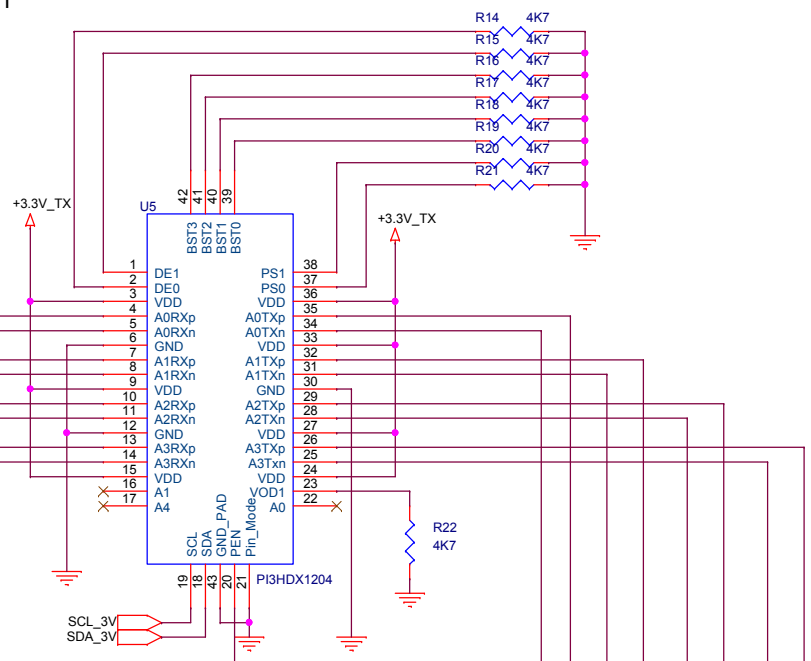

All printed copies are uncontrolled. (C) Copyright Bitec 2015

Title		HSMC HDMI 2.0 DAUGHTER CARD		Bitec	
Size	B	Document Number	TMDS RX	Rev	8
Date:	Friday, September 25, 2015	Sheet	1	of	1

All printed copies are uncontrolled.

All printed copies are uncontrolled. (C) Copyright Bitec 2015

Title		HSMC HDMI 2.0 DAUGHTER CARD		Bitec	
Size	Document Number				Rev
B	TMDS TX				8
Date:	Friday, September 25, 2015	Sheet	1	of	1