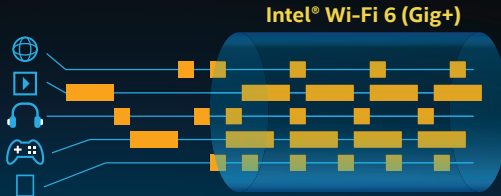

Find out more about how Intel® Wi-Fi 6 (Gig+) lets you ditch the cable on your gaming by visiting us at www.intel.com/wireless