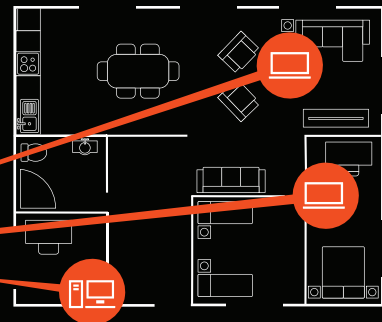

Intel® Wi-Fi 6 (Gig+) Based Routers and PCs

Wi-Fi 6 delivers the performance and responsiveness gamers need to play in more places.

Intel® Wi-Fi 6 (Gig+) Makes Wireless Gaming a Reality

RESPONSIVE GAMEPLAY!

~75% Lower Latency¹

Intel® Wi-Fi 6 (Gig+) helps slash lag times to give you the edge you need to win with OFDMA data management and OBSS interference avoidance features.

DOWNLOAD QUICKLY!

~3X Faster¹

Intel® Wi-Fi 6 (Gig+) 2x2 160 MHz has twice the bandwidth of 2x2 80MHz AC, and packs more data per transmission with the Wi-Fi 6 1024 QAM feature.

MAKE GAMING MORE RELIABLE!

Router Traffic Management

Earlier Wi-Fi versions are contention-based, so your gaming has to wait while other devices are served. Intel® Wi-Fi 6 (Gig+) PCs and routers help deliver the predictable performance you need.

BOOST GAMING TRAFFIC PRIORITY!

Next-Level Wireless Gaming

The Rivet Networks Killer® Wi-Fi 6 AX1650, based on Intel® Wi-Fi 6 (Gig+) technology, lets you prioritize gameplay and video streaming to further enhance your gaming experiences.