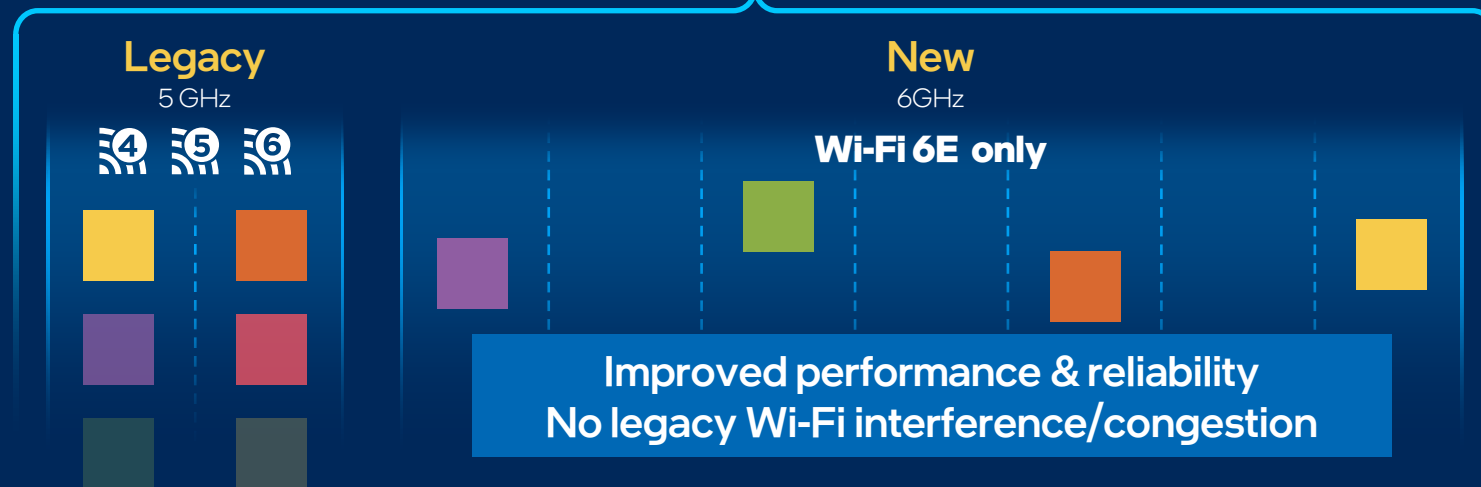

6 GHz Wi-Fi 6E

Business Wi-Fi's
biggest advancement
in 20 years

Intel® Wi-Fi 6/6E (Gig+)

Best of both worlds (Legacy + New)

Many large high-speed channels

Office Wi-Fi challenges

- Many Access Points needed
- Small channels required
- Speed / capacity limitations

20/40 MHz
channels

vs.

6 GHz: larger channels possible

- Up to 6x speeds¹
- Ultra-low latency

80/160 MHz
channels

Protect your PC investment Intel® Wi-Fi 6/6E (Gig+)

- Amazing 6 GHz capabilities (when available)
- Legacy Intel® Wi-Fi 6 (Gig+) (when needed)