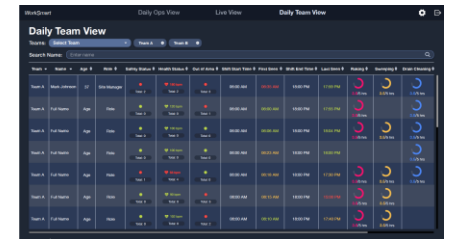

Enterprise Health & Productivity App

- How does the solution work?
- What generations of processors or specific silicon is/are used?
  - 8th Generation Intel® Core™ i7-8700
  - iEi Mustang-V100-MX8-R11
- What Intel components besides processors are used when deploying?
  - Intel® Distribution of OpenVINO™ toolkit and DLStreamer for edge inference and video orchestration