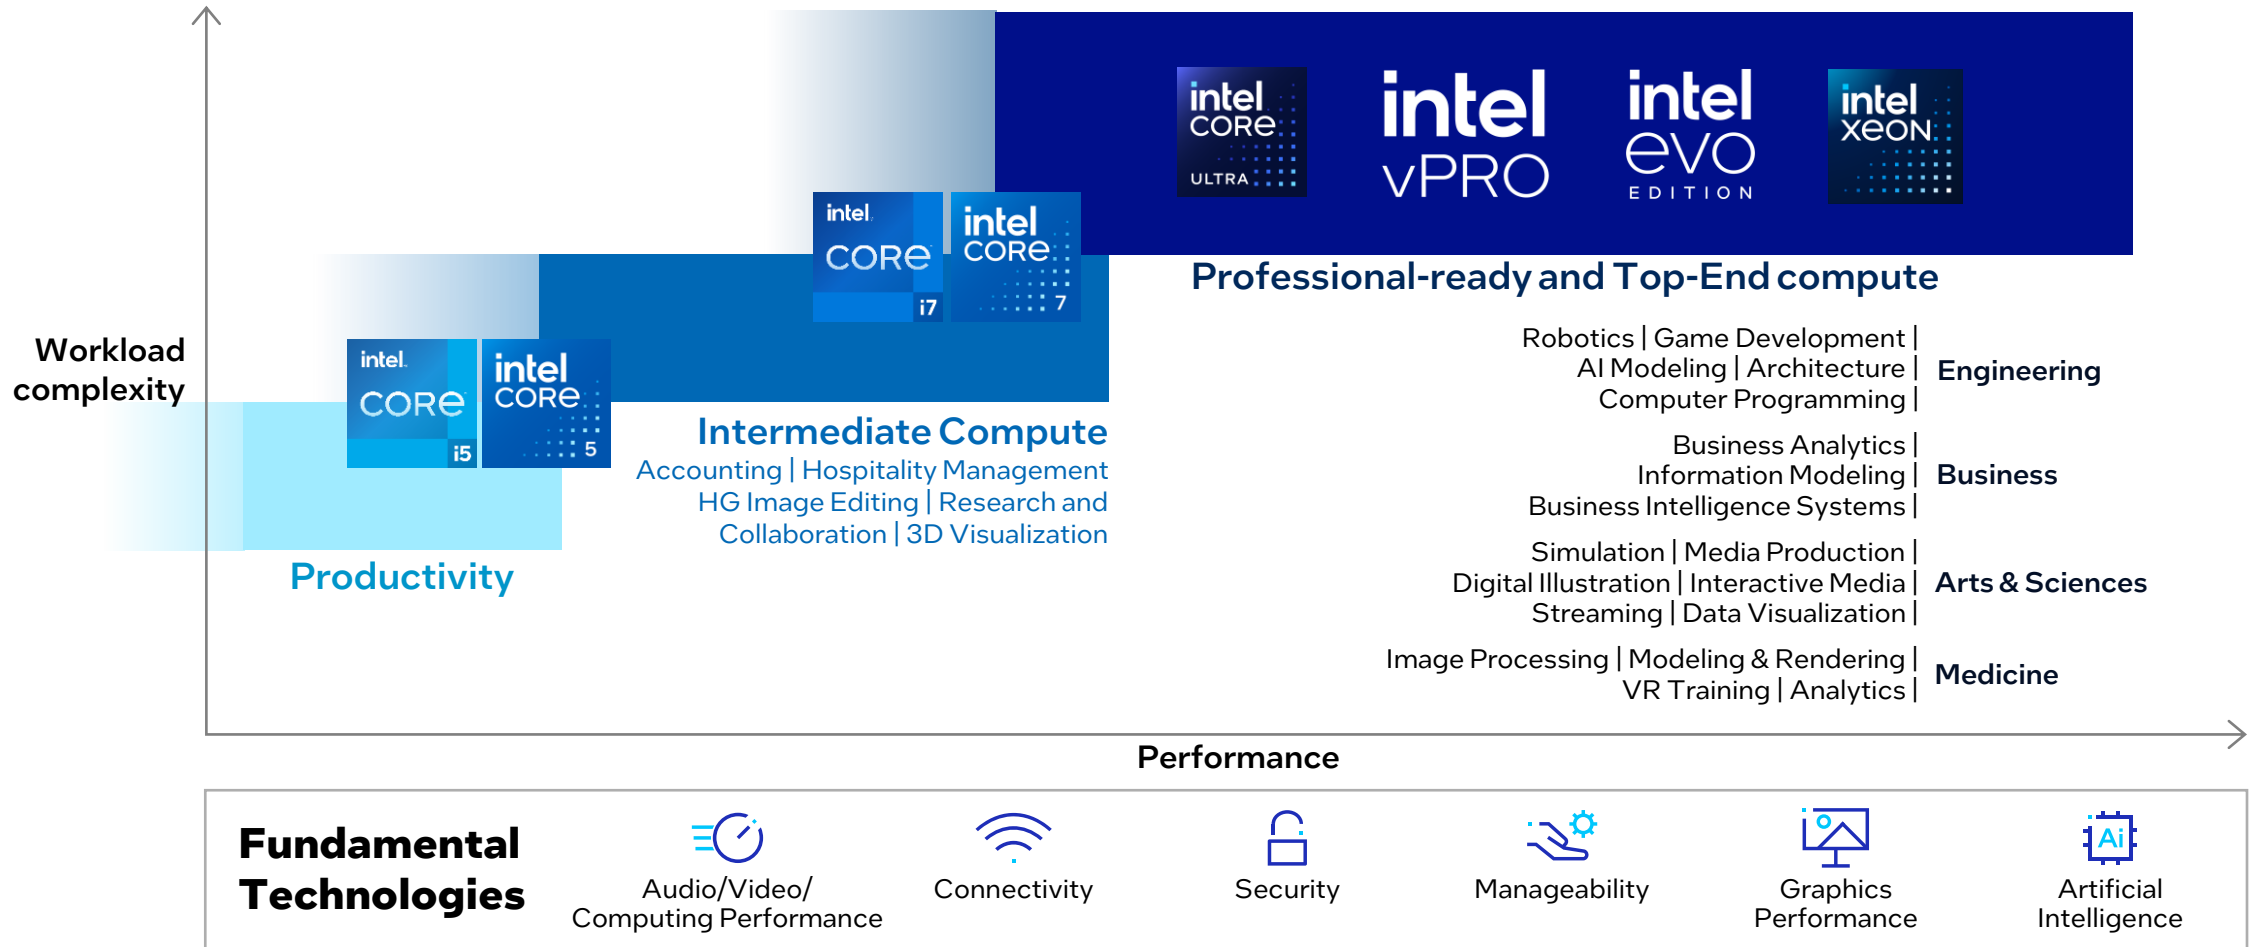

Intel Delivers a Variety of Choices for Educators

For Intel vPro® for Windows systems only; OEM enabling varies; not available on ChromeOS.