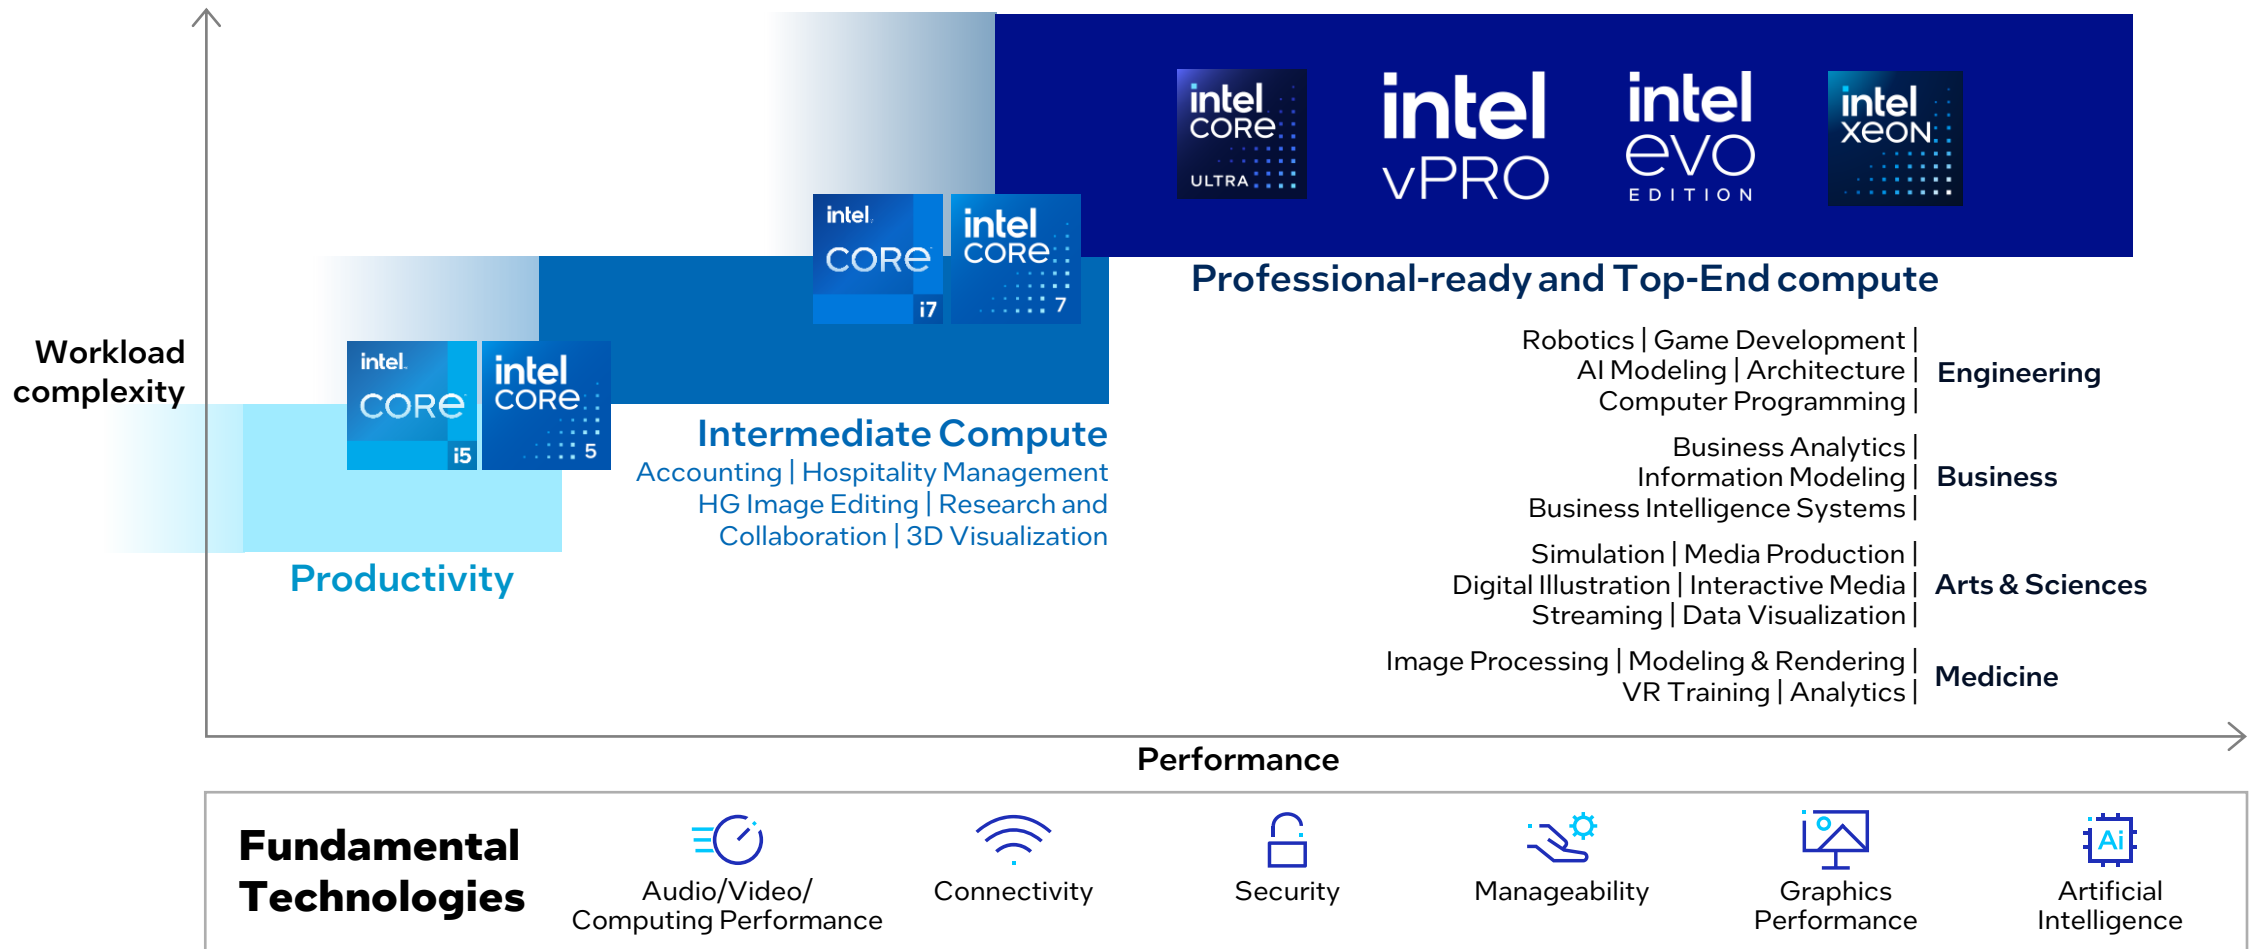

Intel Delivers a Variety of Choices for Educators

For Intel vPro® for Windows systems only; OEM enabling varies; not available on ChromeOS.