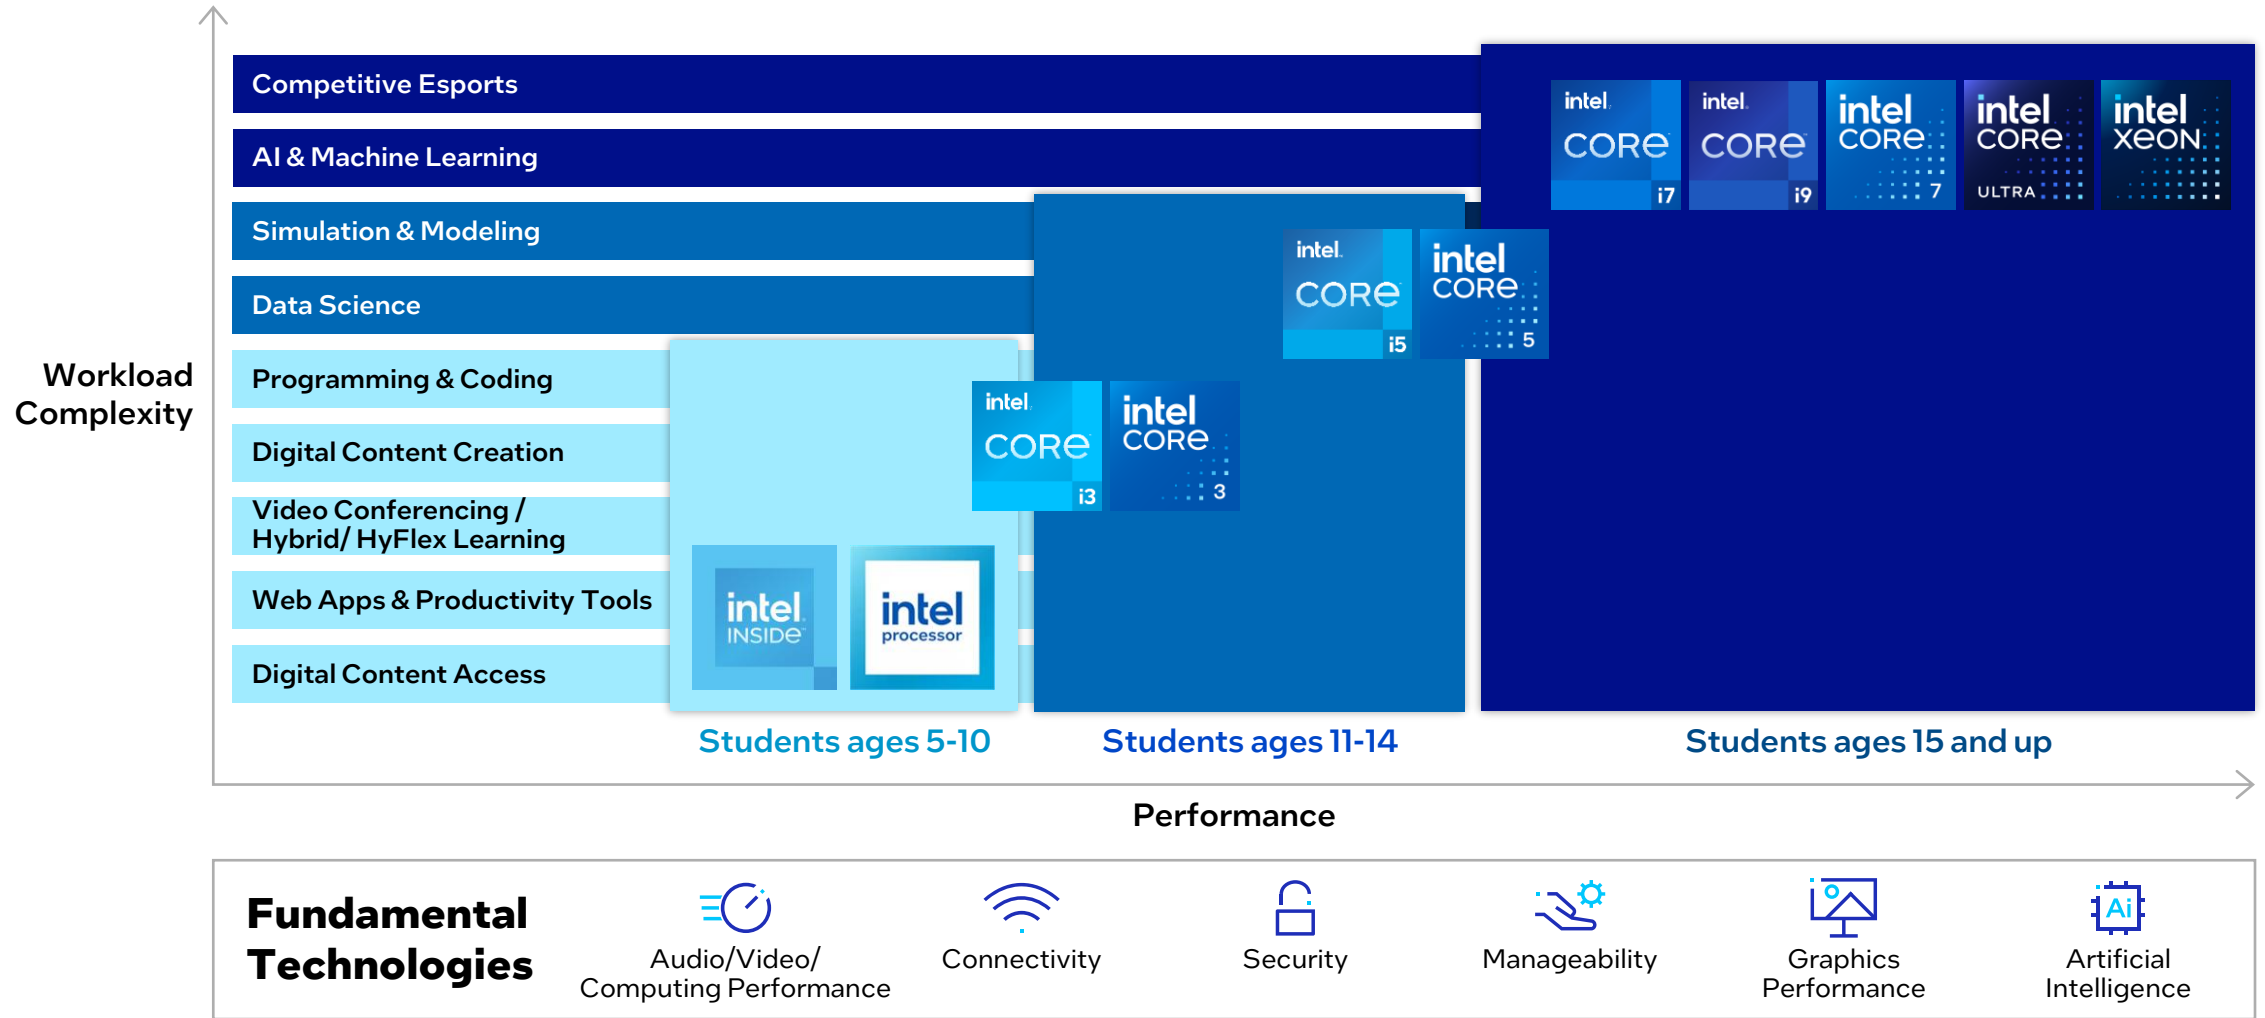

Intel works with industry partners to provide end-to-end sustainability and professional-grade features that maximize your technology investment.

Intel Delivers a Variety of Choices for All Learners

For Intel vPro® for Windows systems only; OEM enabling varies; not available on ChromeOS. Intel® Core™ Ultra processors specifically recommended for Labs and CET environments