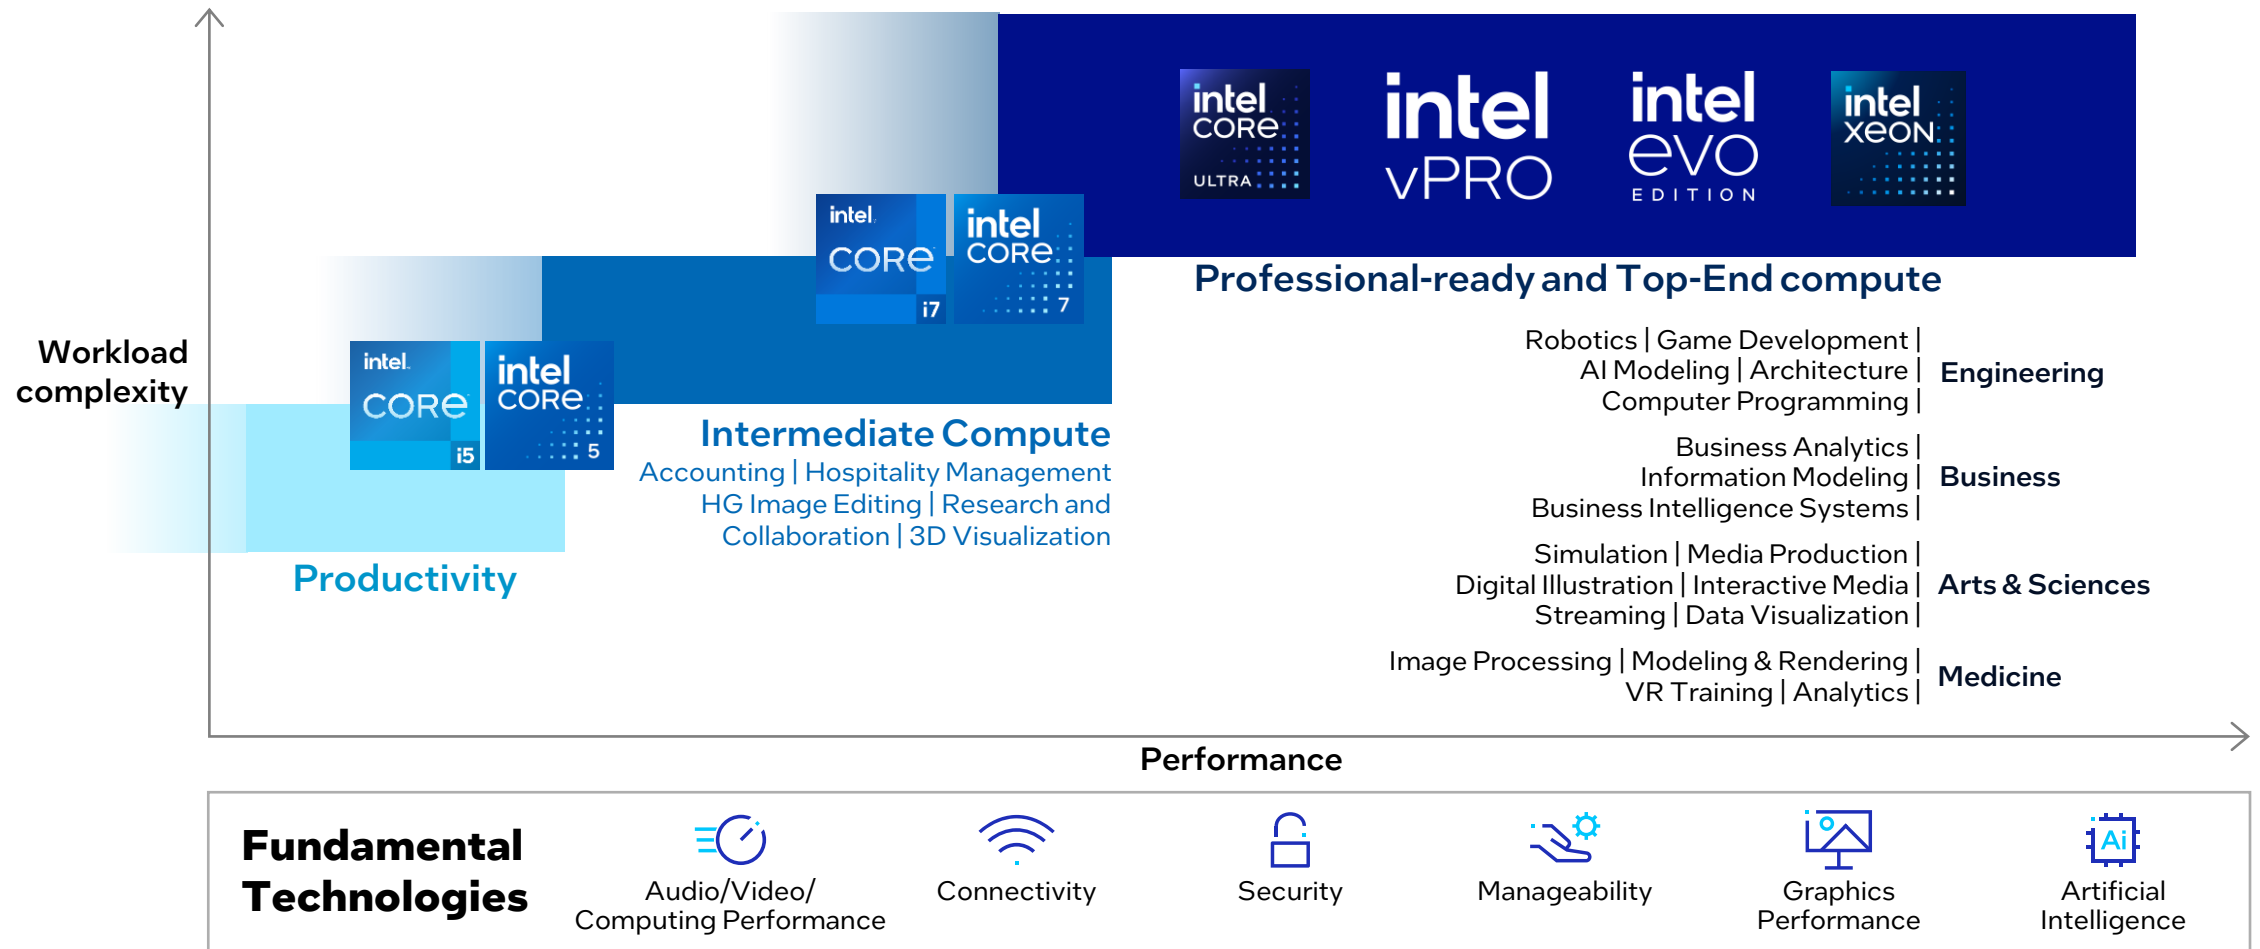

Intel Delivers a Variety of Choices for Educators

For Intel vPro® for Windows systems only; OEM enabling varies; not available on ChromeOS.