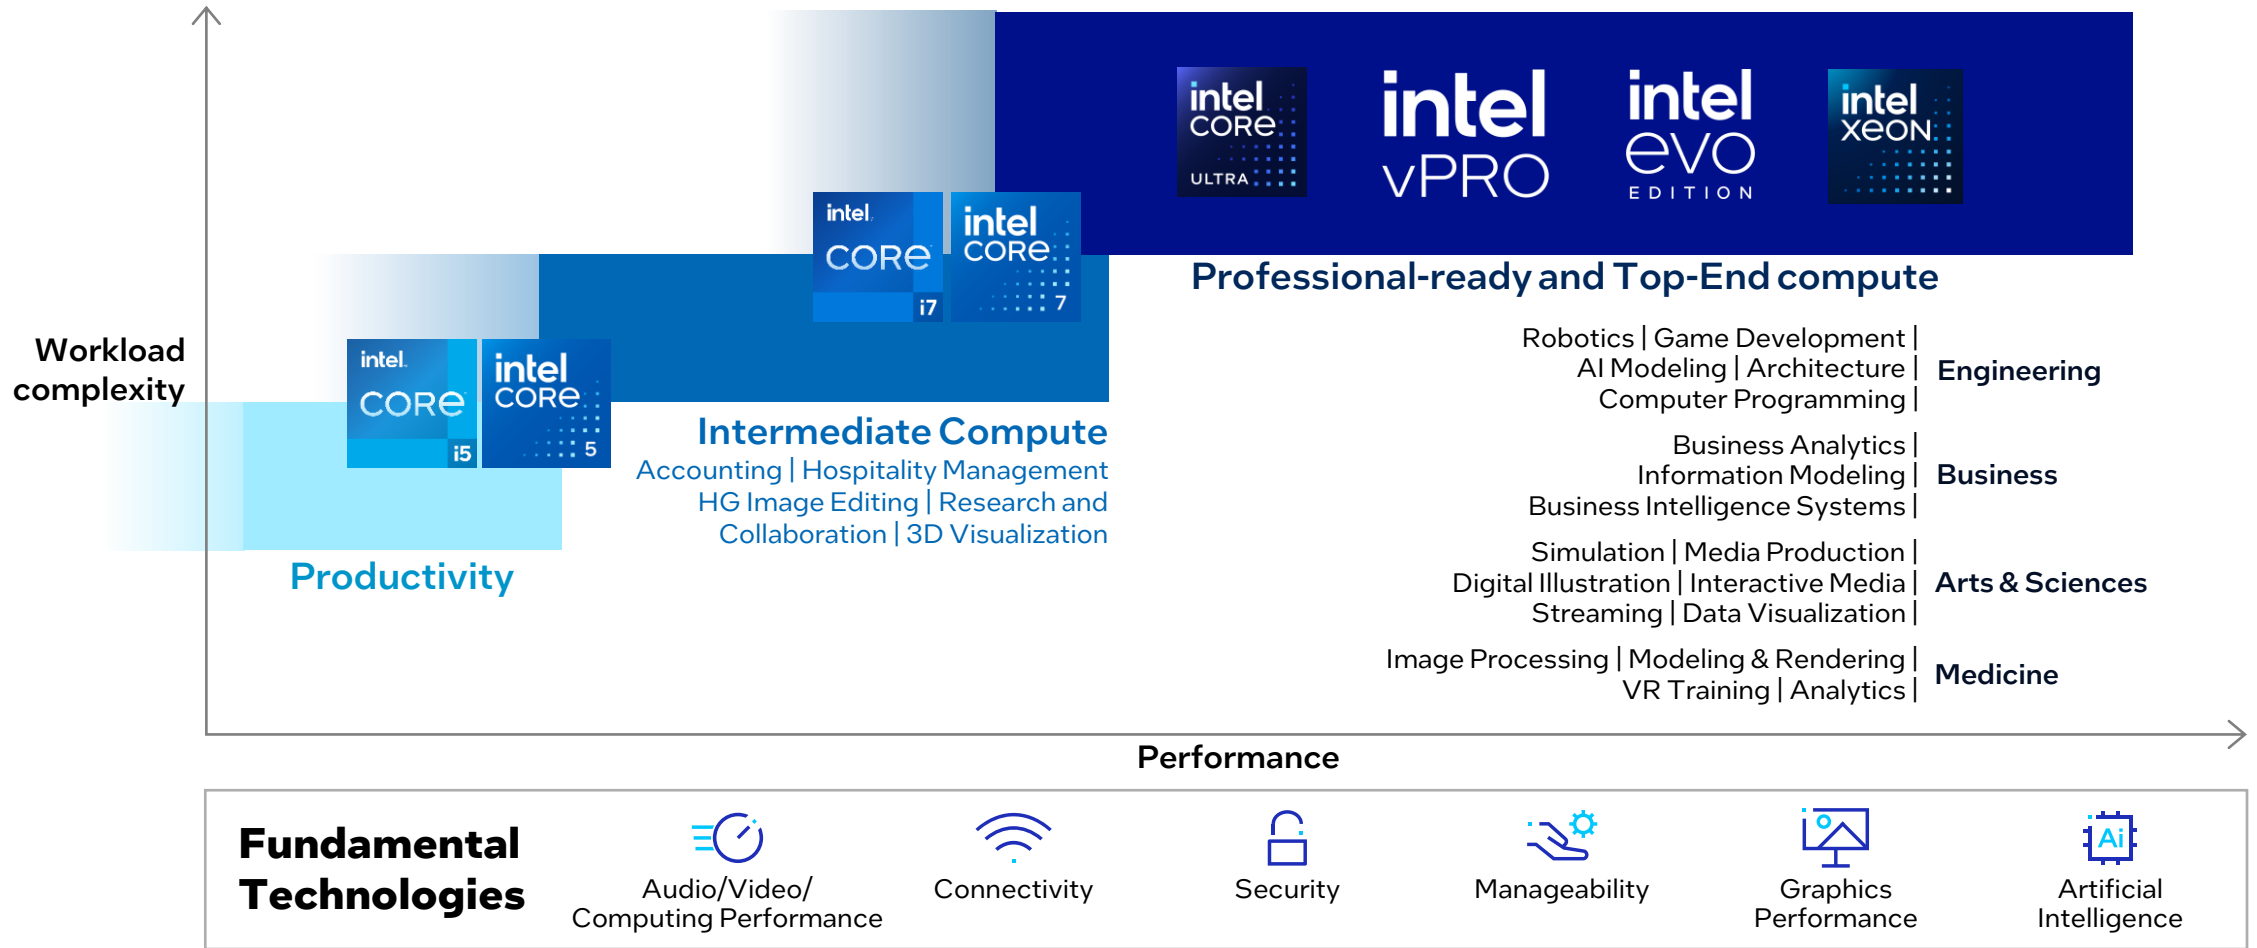

Intel Delivers a Variety of Choices for Educators

For Intel vPro® for Windows systems only; OEM enabling varies; not available on ChromeOS.