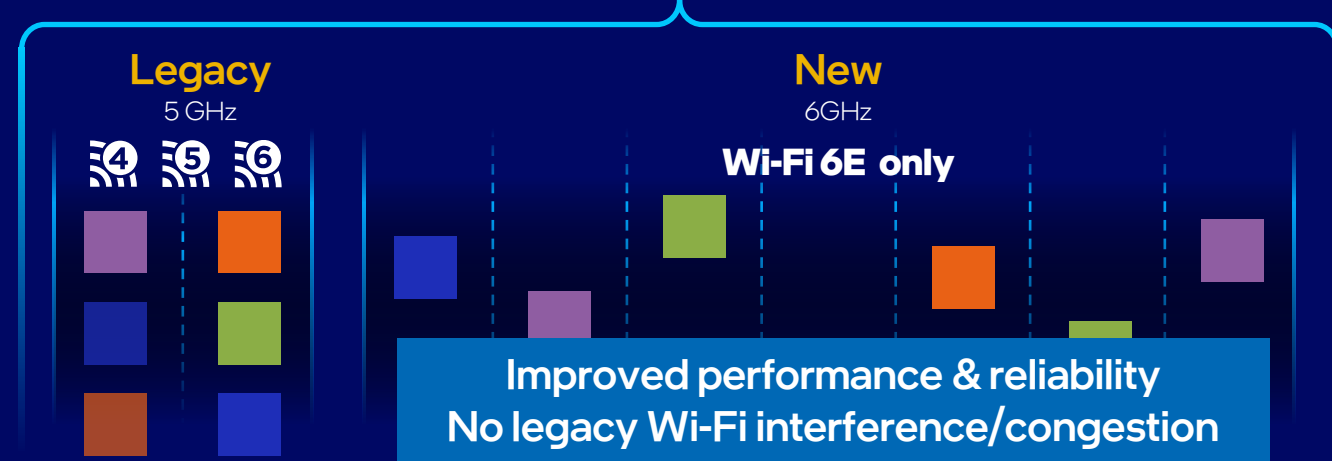

6 GHz Wi-Fi 6E

PC gaming's biggest
Wi-Fi advancement
in 20 Years

Intel® Killer™ Wi-Fi 6/6E (Gig+)

Best of both worlds (Legacy + New)

More large high-speed channels

Nearly
3x faster
speed¹

Up to
75%
lower
latency²

intel KILLER™

Intel® Killer™ Networking makes Wi-Fi 6/6E gaming even better

The Killer Prioritization Engine detects and prioritizes game traffic.

The Killer Intelligent Engine auto-detects & switches to faster access points.